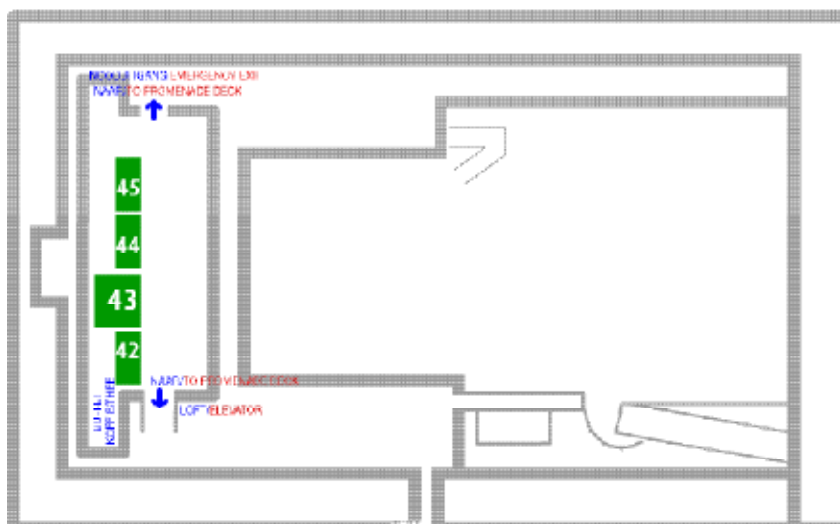

PANORAMA DECK

Exposanten/Exhibitors

PANORAMA DECK

- 42 Thijssen Sales Service
- 43 Out of the Blue KG
- 44 Suvenix
- 45 Diner Brothers EU BV